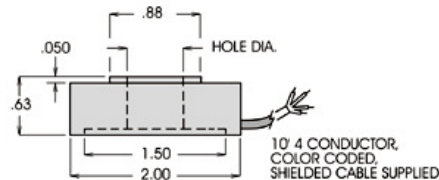

MODEL	CAPACITY LBS.	AVAILABLE INSIDE HOLE DIAMETER
THC-250	250 LBS.	-P, -Q, -R, -S, -T, -V
THC-500	500 LBS.	-P, -Q, -R, -S, -T, -V
THC-1K	1,000 LBS.	-P, -Q, -R, -S, -T, -V
THC-2K	2,000 LBS.	-P, -Q, -R, -S, -T, -V
THC-3K	3,000 LBS.	-P, -Q, -R, -S, -T, -V
THC-5K	5,000 LBS.	-P, -Q, -R, -S, -T, -V
THC-7.5	7,500 LBS.	-P, -Q, -R, -S, -T, -V
THC-10K	10,000 LBS.	-P, -Q, -R, -S, -T, -V

INSIDE HOLE DIAMETER DIMENSIONS	-P	-Q	-R	-S	-T	-V
NOMINAL HOLE DIA.	1/8"	3/16"	1/4"	3/8"	1/2"	5/8"
ACTUAL HOLE DIA.	.128	.193	.266	.391	.532	.656