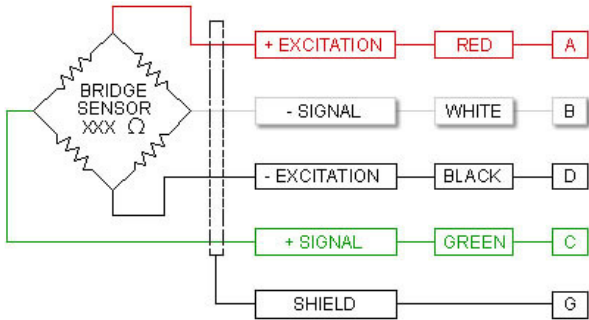

### SPECIFICATIONS

- Rated Output (R.O.): 2 mV/V nominal
- Nonlinearity: 0.25% of R.O.
- Hysteresis: 0.25% of R.O.
- Nonrepeatability: 0.1% of R.O.
- Zero Balance: 1.0% of R.O.
- Compensated Temp. Range: 60° to 160°F
- Safe Temp. Range: -65° to 200°F
- Temp. Effect on Output: 0.005% of Load/°F
- Temp. Effect on Zero: 0.01% of R.O./°F
- Terminal Resistance: 350 ohms nominal
- Excitation Voltage: 10 VDC
- Safe Overload: 150% of R.O.
- Deflection Inches: 0.002 @ R.O.

**CAL-TEDS Plug & Play Option**

AD9 (9 PIN "D" Series) Connector attached to the end of a Load Cell or Torque sensor cable with a TEDS (Transducer Electric Data Sheet) EPPROM. Used with a Smart Plug & Play IEEE 1451.4 Compliant instrument, (shown on right), the Load Cell and Instrument will self calibrate. This option is a real time saver.