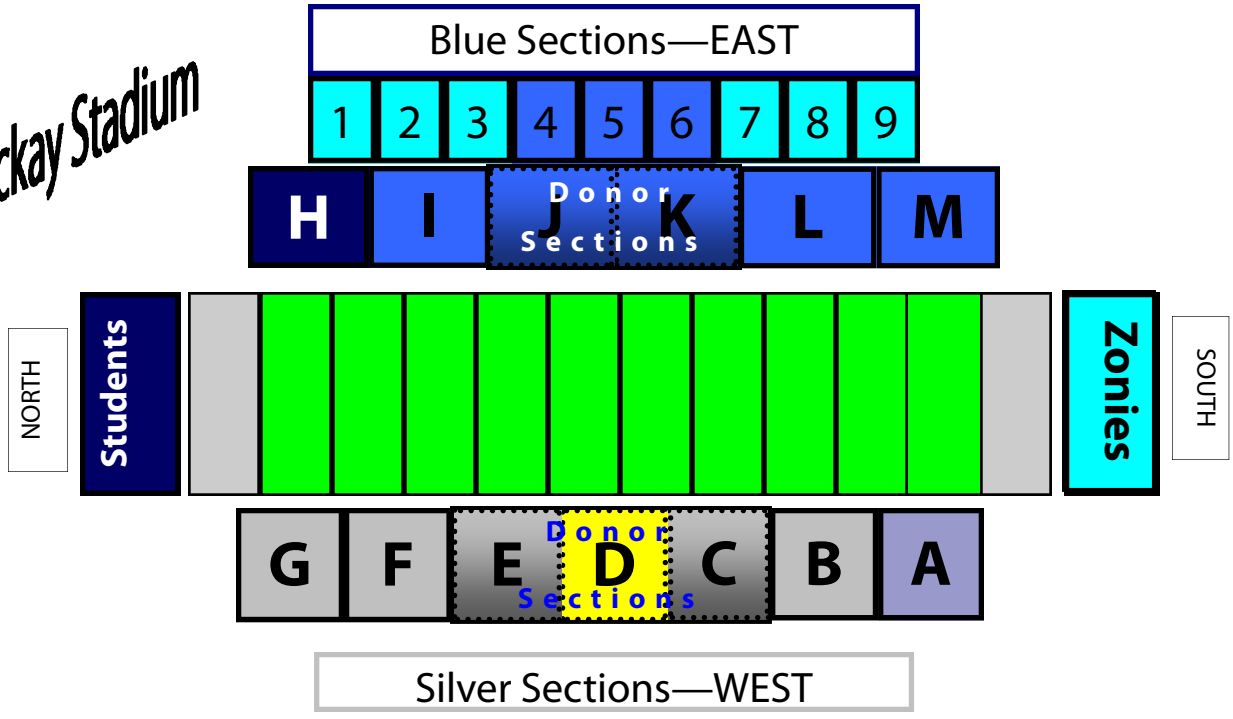

2009 Wolf Pack Football Seating & Pricing

Mackay Stadium

Season Ticket Package Locations:

Price:

North Endzone & H	Students	N/A
Wolf Deck (Sections 1-3 & 7-9) Zonie (South Endzone)	General Admission	\$95
Blue Sections I—K & 4-6 J & K require a \$75 per seat donation 4-6 requires a \$25 per seat donation	Blue—Reserved	\$125
Blue Sections L & M	Visiting Fans	N/A
Silver Section (B-G) E & C require a \$75 per seat donation D requires a \$100 per seat donation	Silver—Reserved	\$125
*Section A & 9 Family Section Non Alcoholic Section	Family Section Non Alcoholic	Adult \$95 Pup Club \$45